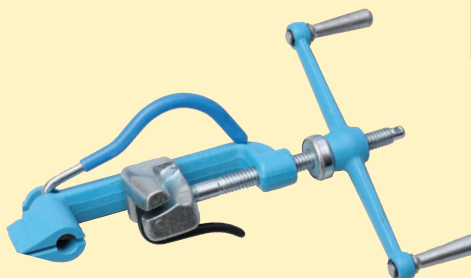

316 Stainless Steel Cable Ties (250LB) Uncoated – Spring Ball Lock

316 Stainless Steel Cable Ties (440LB) Colour Coated (Black) – Releasable

Stainless Steel Straps for High Tensile Applications

Stainless Steel Jaw Type Clips

Mini Bracket with Bolt & Washer

Band Tool for Stainless Steel Straps

Techspan carries a wide variety of Stainless Steel Cable Ties and Accessories. Check out the Techspan Industries Wire Management Products Catalogue for more information!