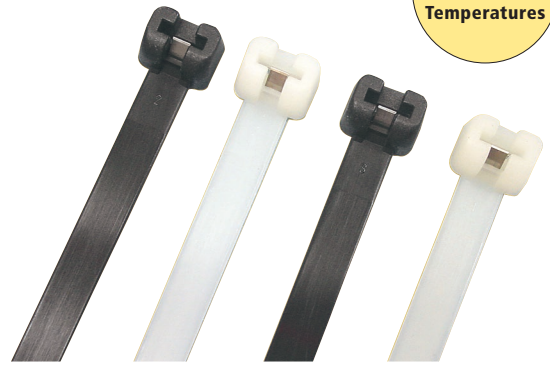

Cable Ties

Nylon Cable Ties with Metal Tooth

These nylon cable ties contain a Stainless Steel tooth that firmly grips the strap. Up to 25% stronger than regular nylon cable ties, the metal tooth is more resistant to impact at low temperatures. Metal tooth cable ties also perform better under dry conditions.

Application	Tensile Strength	Approximate Width
Light-Duty	18LB	.100" (2.5mm)
Medium-Duty	40LB	.140" (3.5mm)
Standard-Duty	50LB	.180" (4.5mm)
Heavy-Duty	120LB	.290" (7.5mm)

Metal Tooth Cable Ties

Light-Duty Metal Tooth Cable Ties

Approx. Length	Strength	Colour	100 PCS/PK	1000 PCS/PK
4" (100mm)	18LB	Natural	762951	762951M
8" (200mm)	18LB	Natural	762953	762953M
4" (100mm)	18LB	Black	762950	762950M
8" (200mm)	18LB	Black	762952	762952M

Medium-Duty Metal Tooth Cable Ties

Approx. Length	Strength	Colour	100 PCS/PK	1000 PCS/PK
5.5" (140mm)	40LB	Natural	762955	762955M
8" (200mm)	40LB	Natural	762957	762957M
11" (280mm)	40LB	Natural	762959	762959M
5.5" (140mm)	40LB	Black	762954	762954M
8" (200mm)	40LB	Black	762956	762956M
11" (280mm)	40LB	Black	762958	762958M

Standard-Duty Metal Tooth Cable Ties

Approx. Length	Strength	Colour	100 PCS/PK	1000 PCS/PK
7.5" (195mm)	50LB	Natural	762961	762961M
11.5" (290mm)	50LB	Natural	762963	762963M
14" (360mm)	50LB	Natural	762965	762965M
7.5" (195mm)	50LB	Black	762960	762960M
11.5" (290mm)	50LB	Black	762962	762962M
14" (360mm)	50LB	Black	762964	762964M

Heavy-Duty Metal Tooth Cable Ties

Approx. Length	Strength	Colour	50 PCS/PK	500 PCS/PK
14" (360mm)	120LB	Natural	762969	762969B
14" (360mm)	120LB	Black	762968	762968B