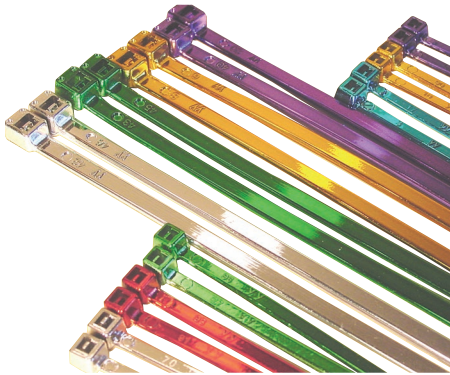

Cable Ties

Chrome Plated Cable Ties

Chrome Plated Cable Ties

New contemporary style of cable ties are great for custom shops, hot rods, custom bikes & other customized vehicles. Comes in 6 shining colours.

Approx. Length	Strength	Colour	Max. Bundle Dia.	10 PCS/PK	100 PCS/PK
4.0" (102mm)	18LB	Blue	3/4" (19mm)	662799	762799
4.0" (102mm)	18LB	Gold	3/4" (19mm)	662798	762798
4.0" (102mm)	18LB	Green	3/4" (19mm)	662797	762797
4.0" (102mm)	18LB	Purple	3/4" (19mm)	662796	762796
4.0" (102mm)	18LB	Red	3/4" (19mm)	662795	762795
4.0" (102mm)	18LB	Silver	3/4" (19mm)	662794	762794
6.0" (155mm)	18LB	Silver	1-9/16" (40mm)	662774	762774
8.0" (200mm)	40LB	Blue	2" (50mm)	662789	762789
8.0" (200mm)	40LB	Gold	2" (50mm)	662788	762788
8.0" (200mm)	40LB	Green	2" (50mm)	662787	762787
8.0" (200mm)	40LB	Purple	2" (50mm)	662786	762786
8.0" (200mm)	40LB	Red	2" (50mm)	662785	762785
8.0" (200mm)	40LB	Silver	2" (50mm)	662784	762784

Cable Tie Installation Tools can be found on page 99

C