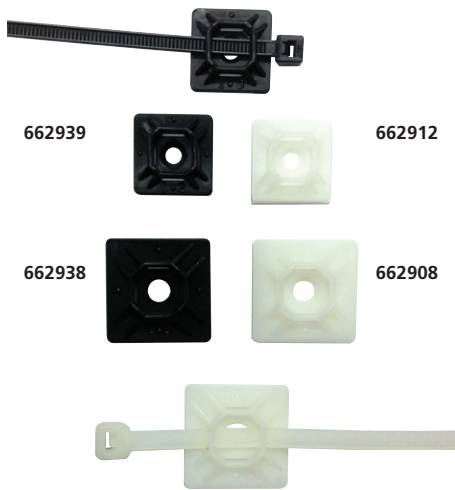

Cable Tie Assortment—Fluorescent

762914 This assortment contains two packs of 100 of each of the 5 fluorescent colours offered by Techspan in the 7-1/2" 50LB series (1000 cable ties in all): Blue, Green, Orange, Pink and Yellow. Display box is easy to set up. Dimensions: 9-1/4"W x 9"H x 8"D

762760 Cable Tie Assortment – Coloured Ties

762914 Cable Tie Assortment – Fluorescent Coloured Ties

C

Cable Tie Accessories – Mounting Pads & Clips

C

Adhesive Backed Mounting Pads

'Saddle'-Type Cable Tie Screw Mounts

Low Profile Cable Tie Screw Mounts

Push Mount Cable Tie Clips

Adhesive Backed Cable Tie Mounts

Techspan nylon cable tie mounts are secured with an adhesive back. The tab keeps the cable tie head from sliding down behind the bundle during vertical applications and maintains placement during horizontal applications. Lead-in feature funnels cable ties into position and countersunk screw hole allows the cable tie to easily pass over the screw head. 4-sided entry with centre screw hole.