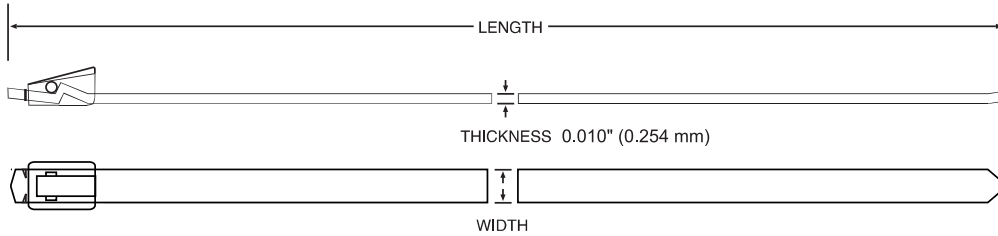

Cable Ties

Stainless Steel Cable Ties

- **Made with 316 Stainless Steel** that provides excellent resistance to temperature and moisture variations
- **Temperature Resistance:** -80°C to 538°C
- **Ideal applications:** harsh, corrosive and salt-water environments, chemical and radiation exposure, temperature extremes, food processing and vibrating equipment
- **Ball Locking** mechanism provides ease of insertion and high tensile strength ('Roller Ball'-type)

150LB Stainless Steel Cable Ties

150LB TENSILE STRENGTH (UNCOATED)

Approx. Length	Width	Max. Bundle Dia.	10 PCS/PK	100 PCS/PK
8" (203.2mm)	0.181" 4.6mm	2" (50.8mm)	662840	762840
14" (355.6mm)	0.181" 4.6mm	4" (101.6mm)	662841	762841
20" (508.0mm)	0.181" 4.6mm	6" (152.4mm)	662842	762842
24" (609.6mm)	0.181" 4.6mm	7" (177.8mm)	*662846	*762846
27" (685.8mm)	0.181" 4.6mm	8" (203.2mm)	662843	762843

*NEW