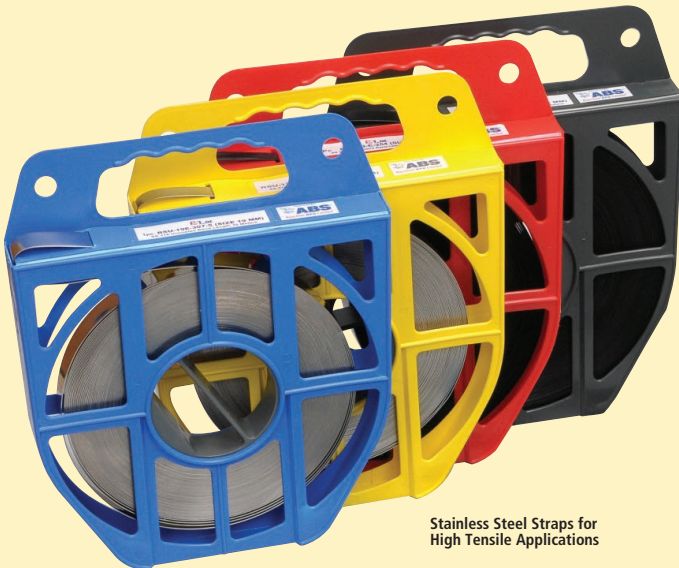

Cable Ties

Stainless Steel Cable Ties

TECHSPAN ALSO OFFERS...

Techspan carries a wide variety of Stainless Steel Cable Ties and Accessories. Check out the Techspan Industries Wire Management Products Catalogue for more information!

C