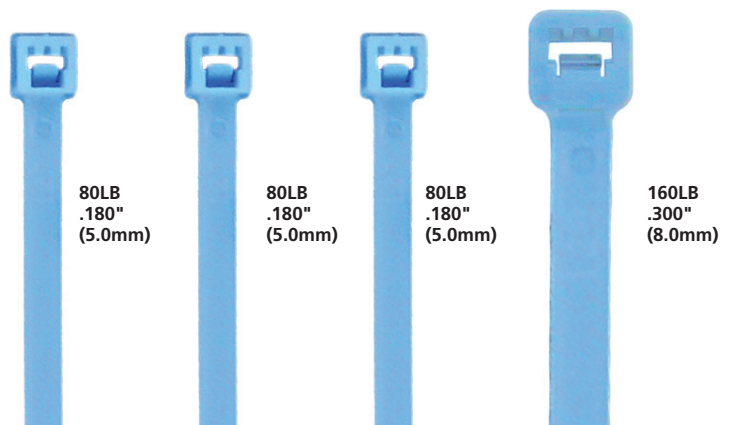

*762949

Contains 38 packs of 100 of Techspan's Arctic Cable Ties in a carton that can be used as a display box for increased POP sales. Carton Dimensions: 20"W x 14-1/2"D x 15"H (Background sign provides an additional 12"H)

Breakdown as follows:

- 10 Pkg x ICE-780C
- 10 Pkg x ICE-1480C
- 10 Pkg x ICE-1180C
- 8 Pkg x ICE-14160C

The cable tie pictures found in this section were taken at actual size in terms of width. To help determine your existing cable tie, simply place it on the cable ties shown, match it up in terms of width, then identify the length.

Cable Ties

Nylon Cable Ties with Metal Tooth

These nylon cable ties contain a Stainless Steel tooth that firmly grips the strap. Up to 25% stronger than regular nylon cable ties, the metal tooth is more resistant to impact at low temperatures. Metal tooth cable ties also perform better under dry conditions.