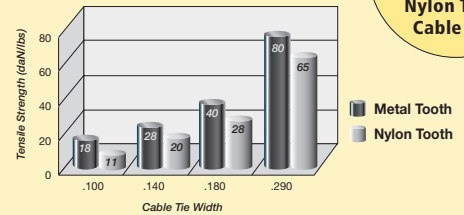

COMPARATIVE TENSILE TESTS (Metal Tooth vs Nylon Tooth)

Metal Tooth Cable Ties are up to 25% stronger than Nylon Tooth Cable Ties