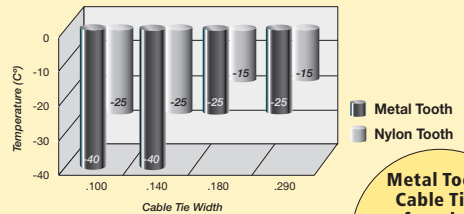

Heavy-Duty Metal Tooth Cable Ties

Approx. Length	Strength	Colour	50 PCS/PK	500 PCS/PK
14" (360mm)	120LB	Natural	762969	762969B
14" (360mm)	120LB	Black	762968	762968B

COMPARATIVE TENSILE TESTS (Metal Tooth vs Nylon Tooth)

Metal Tooth Cable Ties are up to 25% stronger than Nylon Tooth Cable Ties

COMPARATIVE TEMPERATURE TESTS (Metal Tooth vs Nylon Tooth)

Metal Tooth Cable Ties perform better at lower temperatures than Nylon Tooth Cable Ties