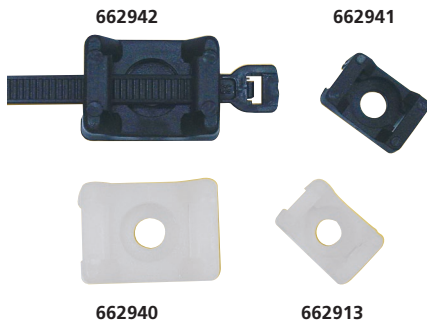

762760 Cable Tie Assortment – Coloured Ties

762914 Cable Tie Assortment – Fluorescent Coloured Ties

C

Cable Tie Accessories – Mounting Pads & Clips

C

Adhesive Backed Mounting Pads

'Saddle'-Type Cable Tie Screw Mounts

Low Profile Cable Tie Screw Mounts

Push Mount Cable Tie Clips

Adhesive Backed Cable Tie Mounts

Techspan nylon cable tie mounts are secured with an adhesive back. The tab keeps the cable tie head from sliding down behind the bundle during vertical applications and maintains placement during horizontal applications. Lead-in feature funnels cable ties into position and countersunk screw hole allows the cable tie to easily pass over the screw head. 4-sided entry with centre screw hole.