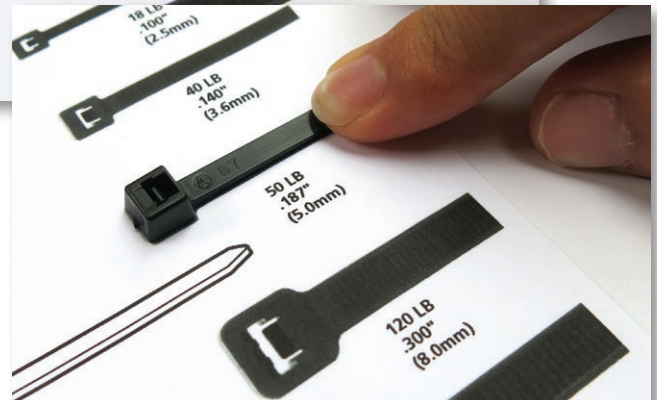

If you don't see the cable tie that you need, please give Techspan a call at 1.800.363.1588.

C

Mounting Pads for Cable Ties

Nylon Cable Ties

Application	Tensile Strength	Width		Page#
Light-Duty	18LB	.100"	(2.5mm)	90
Light-Duty	40LB	.140"	(3.6mm)	90
Standard-Duty	50LB	.187"	(5.0mm)	91
Heavy-Duty	120LB	.300"	(8.0mm)	92
Extra Heavy-Duty	175LB	.345"	(9.0mm)	93
Heavy-Duty Lashing	250LB	.510"	(12.4mm)	93

The cable tie pictures found in this section were taken at actual size in terms of width. To help determine your existing cable tie, simply place it up in terms of width, then identify the length.

***NEW** Cable Ties