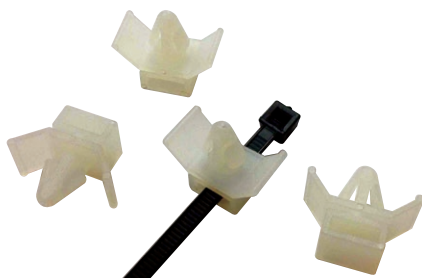

Cable Tie Assortment—Fluorescent

762914 This assortment contains two packs of 100 of each of the 5 fluorescent colours offered by Techspan in the 7-1/2" 50LB series (1000 cable ties in all): Blue, Green, Orange, Pink and Yellow. Display box is easy to set up. Dimensions: 9-1/4"W x 9"H x 8"D

762760 Cable Tie Assortment – Coloured Ties

762914 Cable Tie Assortment – Fluorescent Coloured Ties

C

Cable Tie Accessories – Mounting Pads & Clips

C

Adhesive Backed Mounting Pads

'Saddle'-Type Cable Tie Screw Mounts

Low Profile Cable Tie Screw Mounts

Push Mount Cable Tie Clips

Adhesive Backed Cable Tie Mounts

Techspan nylon cable tie mounts are secured with an adhesive back. The tab keeps the cable tie head from sliding down behind the bundle during vertical applications and maintains placement during horizontal applications. Lead-in feature funnels cable ties into position and countersunk screw hole allows the cable tie to easily pass over the screw head. 4-sided entry with centre screw hole.