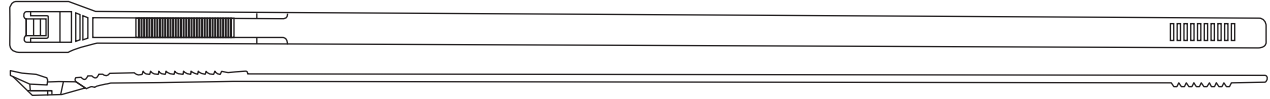

Cable Ties

Low Profile Cable Ties

These cable ties stay flush when used on a round surface. Excellent to use when safety is a factor.

Approx. Length	Strength	Colour	Max. Bundle Dia.	25 PCS/PK	100 PCS/PK
7.5" (191mm)	50LB	UV Black	1-3/4" (44mm)	662873	762873
11" (282mm)	50LB	UV Black	3" (76mm)	*662932	*762932
14.5" (372mm)	50LB	UV Black	4" (102mm)	*662934	*762934
14.5" (372mm)	120LB	UV Black	4" (102mm)	*662944	*762944
7.5" (191mm)	50LB	Natural	1-3/4" (44mm)	662874	762874
11" (282mm)	50LB	Natural	3" (76mm)	*662933	*762933
14.5" (372mm)	50LB	Natural	4" (102mm)	*662935	*762935
14.5" (372mm)	120LB	Natural	4" (102mm)	*662945	*762945